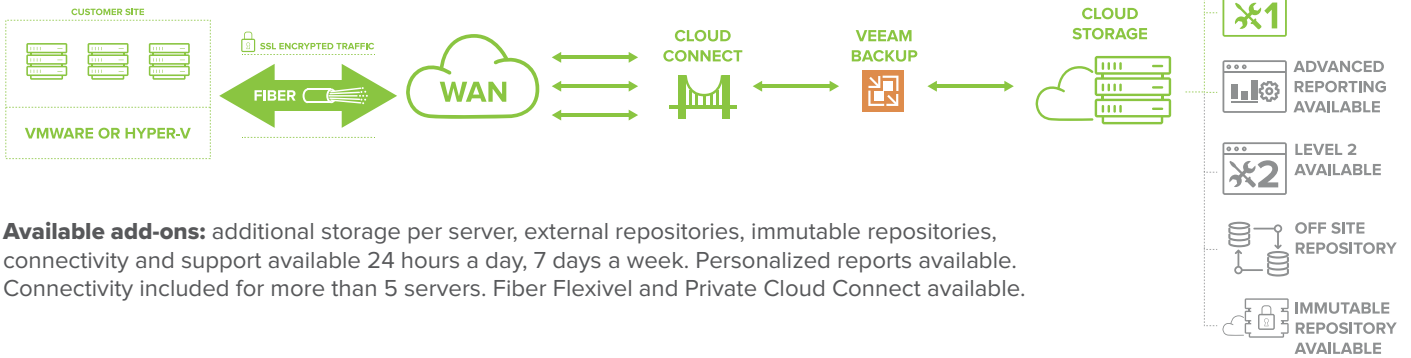

### g-Backup Server

Very simple server backup plans designed for small and medium-sized enterprises, focused on safeguarding work files, documents and files, operating system, volumes and complete server recovery (Baremetal).

## g-Backup Business

Backup plans for medium and large enterprises, safeguarding the customer's Veeam infrastructure to the Gigas cloud, using a dedicated fiber, enabling Instant Recovery

**Available add-ons:** additional storage per server, external repositories, immutable repositories, connectivity and support available 24 hours a day, 7 days a week. Personalized reports available. Connectivity included for more than 5 servers. Fiber Flexivel and Private Cloud Connect available.