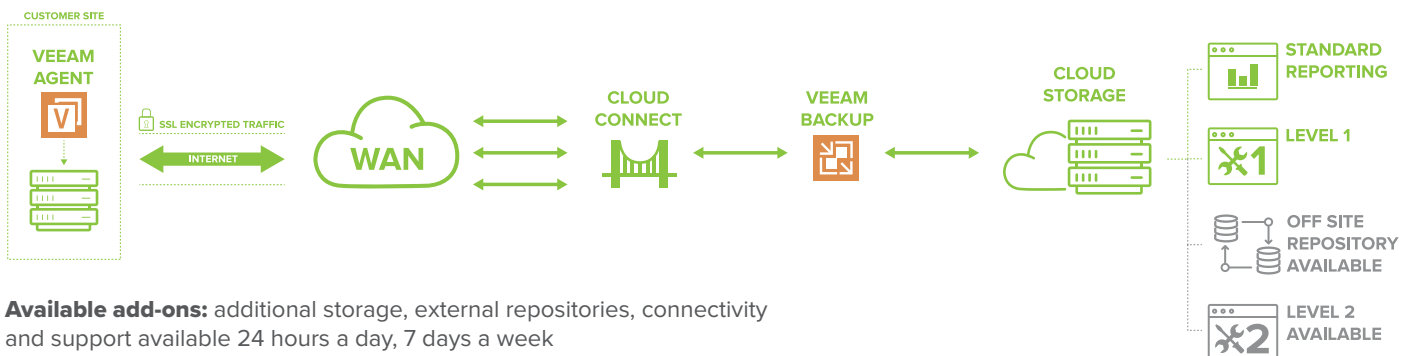

g-Backup Server

Very simple server backup plans designed for small and medium-sized enterprises, focused on safeguarding work files, documents and files, operating system, volumes and complete server recovery (Baremetal).