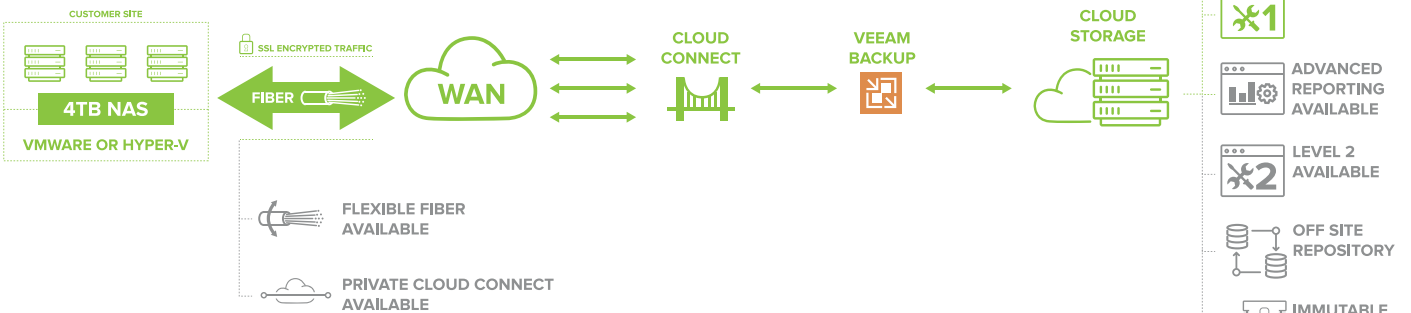

## g-Backup Business

Backup plans for medium and large enterprises, safeguarding the customer's Veeam infrastructure to the Gigas cloud, using a dedicated fiber, enabling Instant Recovery

**Available add-ons:** additional storage per server, external repositories, immutable repositories, connectivity and support available 24 hours a day, 7 days a week. Personalized reports available. Connectivity included for more than 5 servers. Fiber Flexivel and Private Cloud Connect available.

## g-Backup Business +

Backup plans for medium and large companies, safeguarding the customer's Veeam infrastructure to the Gigas cloud, using a dedicated fiber, with a NAS for the first backup, the second copy being in the Gigas cloud.

**Available add-ons:** additional storage per server, external repositories, immutable repositories, connectivity and support available 24 hours a day, 7 days a week. Personalized reports available. Connectivity included for more than 5 servers. Flexible Fiber and Private Cloud Connect available. Mandatory 12-month stay.