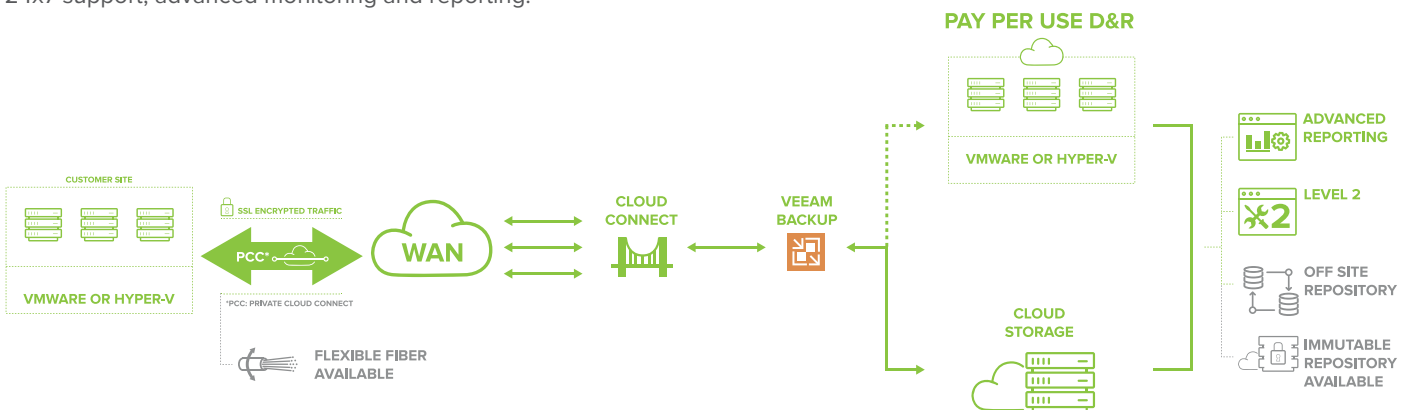

## g-Backup Business

Backup plans for medium and large enterprises, safeguarding the customer's Veeam infrastructure to the Gigas cloud, using a dedicated fiber, enabling Instant Recovery

**Available add-ons:** additional storage per server, external repositories, immutable repositories, connectivity and support available 24 hours a day, 7 days a week. Personalized reports available. Connectivity included for more than 5 servers. Fiber Flexivel and Private Cloud Connect available.

## g-Backup Business +

Backup plans for medium and large companies, safeguarding the customer's Veeam infrastructure to the Gigas cloud, using a dedicated fiber, with a NAS for the first backup, the second copy being in the Gigas cloud.

**Available add-ons:** additional storage per server, external repositories, immutable repositories, connectivity and support available 24 hours a day, 7 days a week. Personalized reports available. Connectivity included for more than 5 servers. Flexible Fiber and Private Cloud Connect available. Mandatory 12-month stay.

## g-Backup & Recovery

Backup plans for medium and large companies, safeguarding the customer's Veeam infrastructure to the Gigas cloud, using a dedicated fiber - Private Cloud Connect (with Private VLANs) including on-demand bandwidth control, allowing you to perform Instant Recover on the Gigas cloud (pay- per-us in the computational component), keeping the IP's of origin assigned in the private VLAN. 24x7 support, advanced monitoring and reporting.